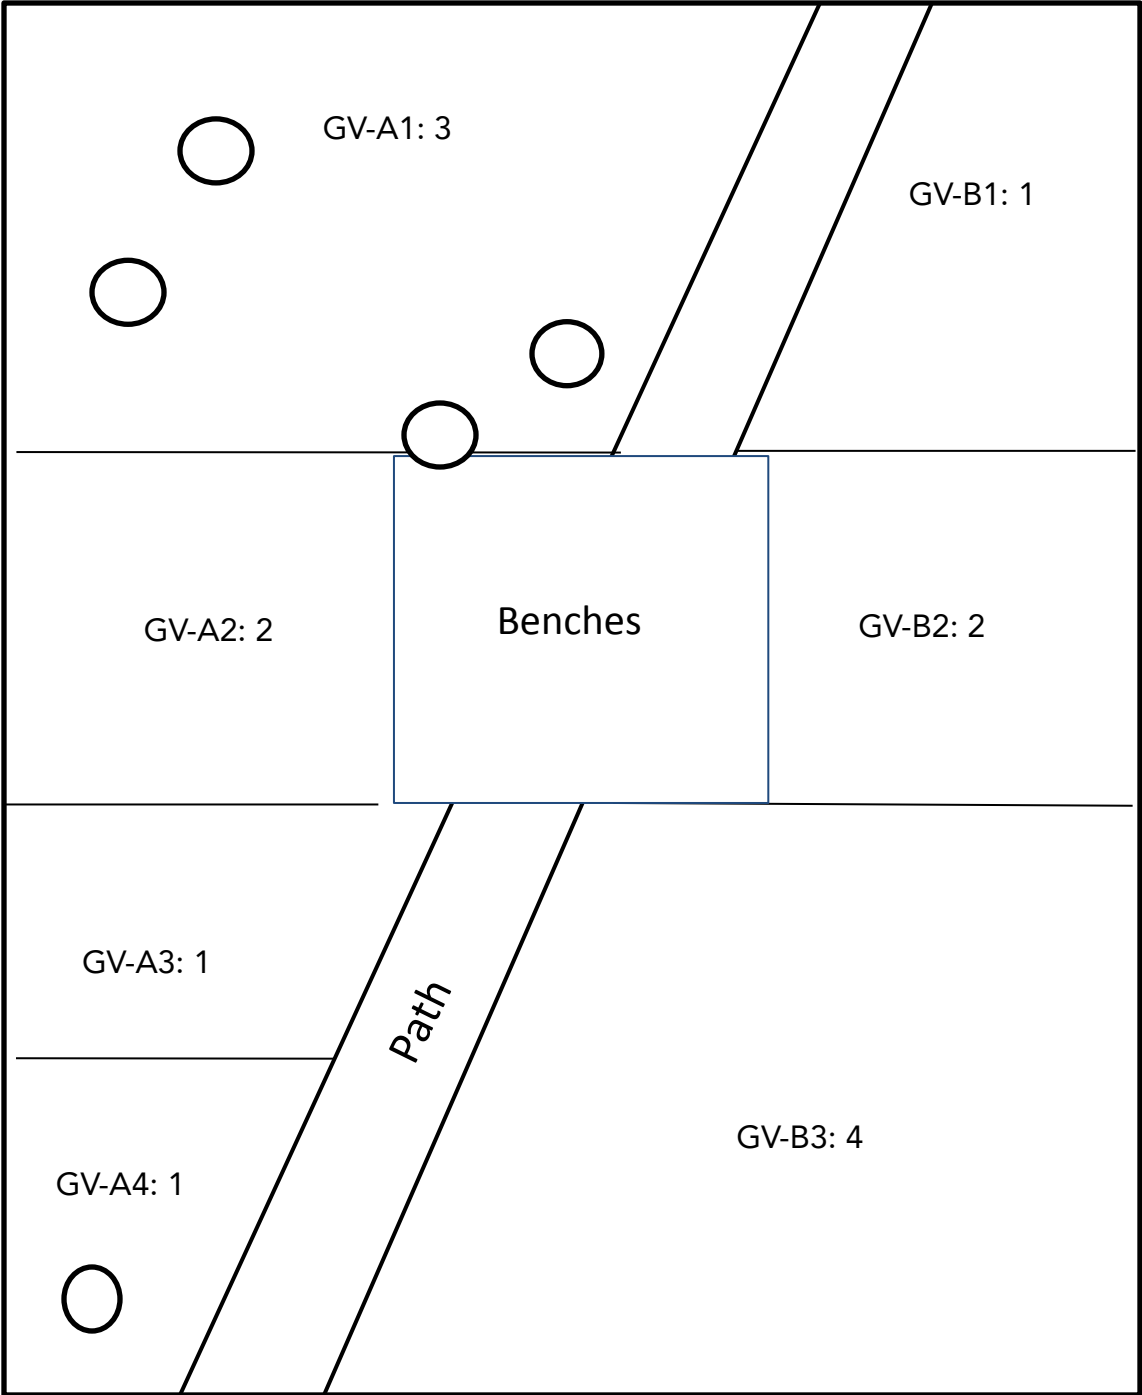

Dante Hall

To Dante Quad

Garaventa Hall

Library

Path