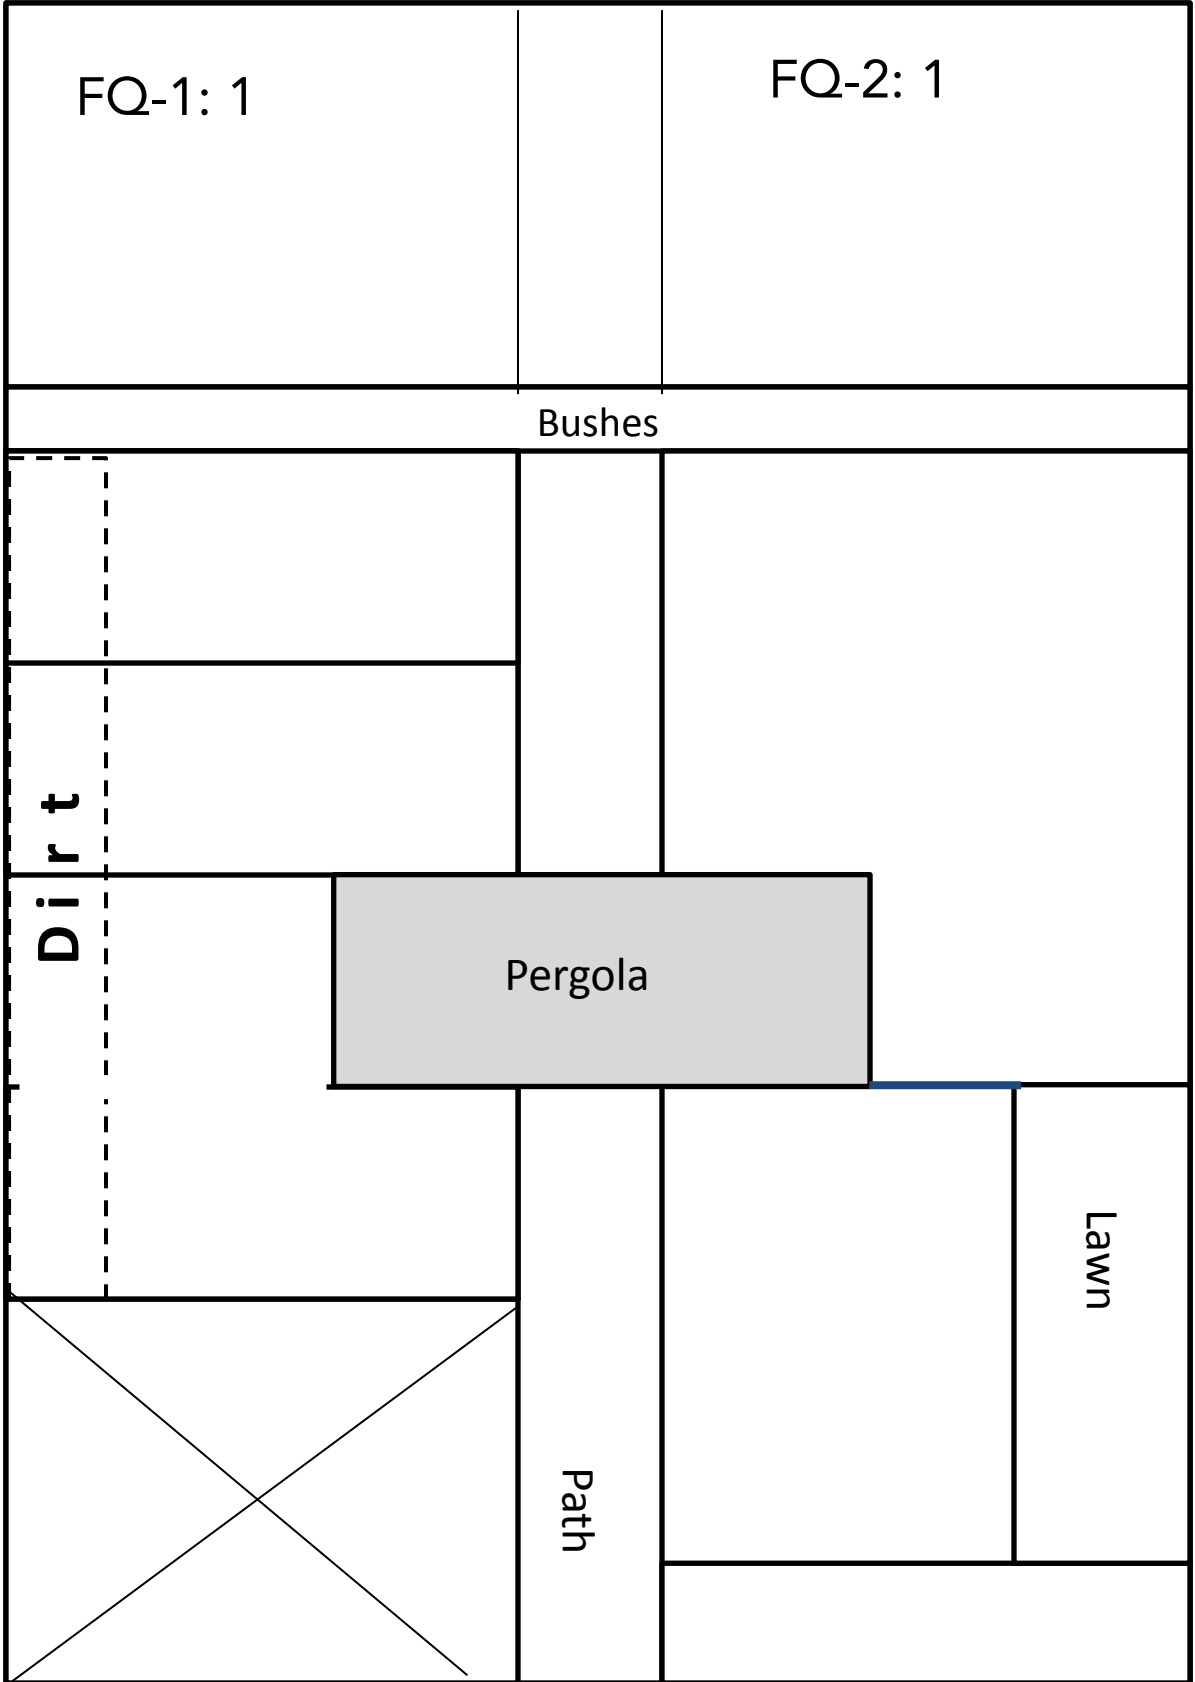

LeFevre Theater

Café Louis

Arcade

Ferroggiaro Quad