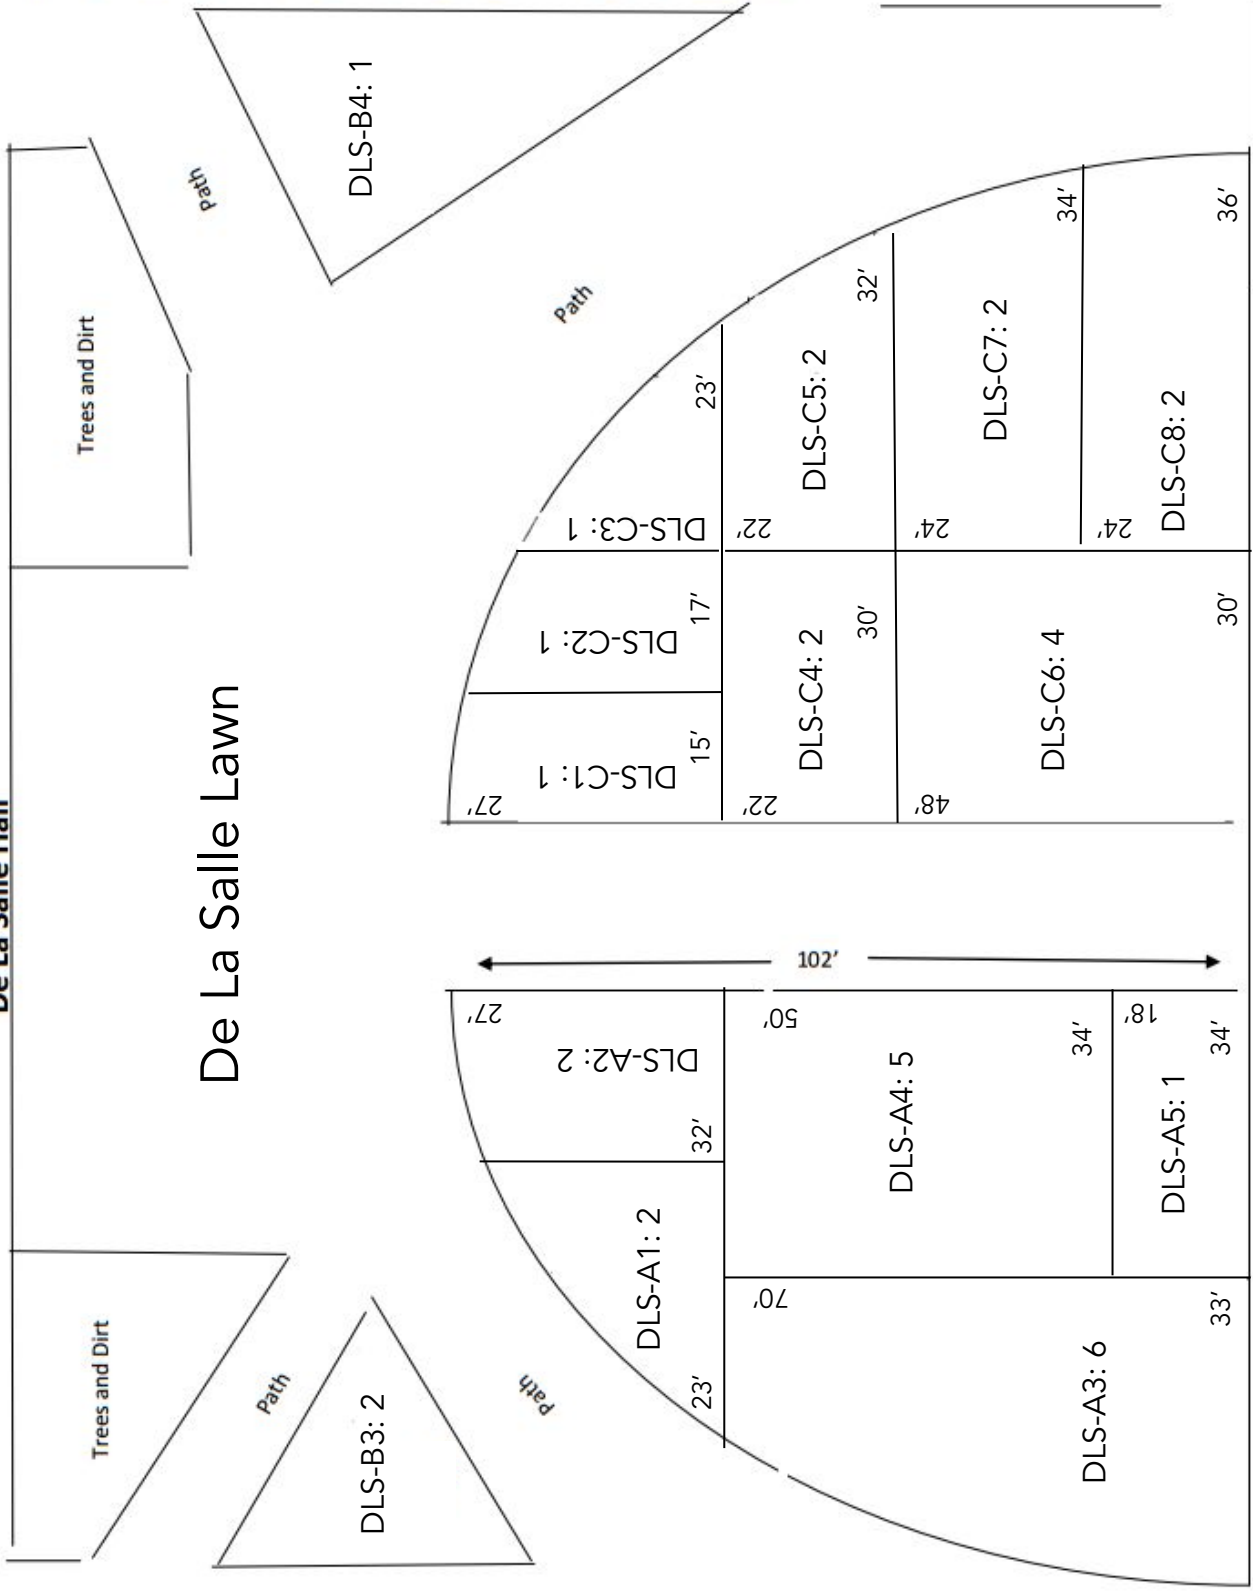

Brousseau Lawn

Occupancy of Plots: 38 sq ft/person)

Galileo Hall

Chapel Lawn

Each Square=22'x25.8' from curb to curb

some plots will be on the sides under the trees and may contain existing picnic tables

190' Across: Plot Width 22'

DLS
Statue

Dante

Garaventa

Fire lane

Loop A4: 1

Loop A5: 1

Loop A6: 1

Loop A7: 1

Loop A8: 1

Loop A9: 1

Tree

Fire lane

De La Salle Hall

De La Salle Lawn

A
U
G
U
S
T
I
N
E
H
A
L
L

DE LA SALLE LAWN
PLOT MAP

38 1/2'

38 1/2'

FIRELANE

77'

DLS-B1: 1	DLS-B2: 1
--------------	--------------

DRY-A1:2

Dryden Patio

DRY-B1:1