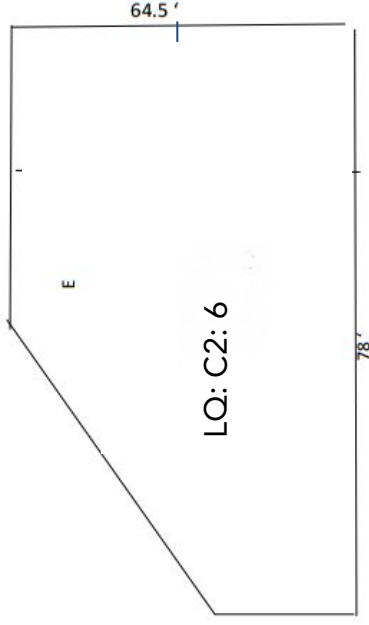

LIBRARY

F I R E L A N E

Firelane

Ferroggiaro Hall

Library Quad