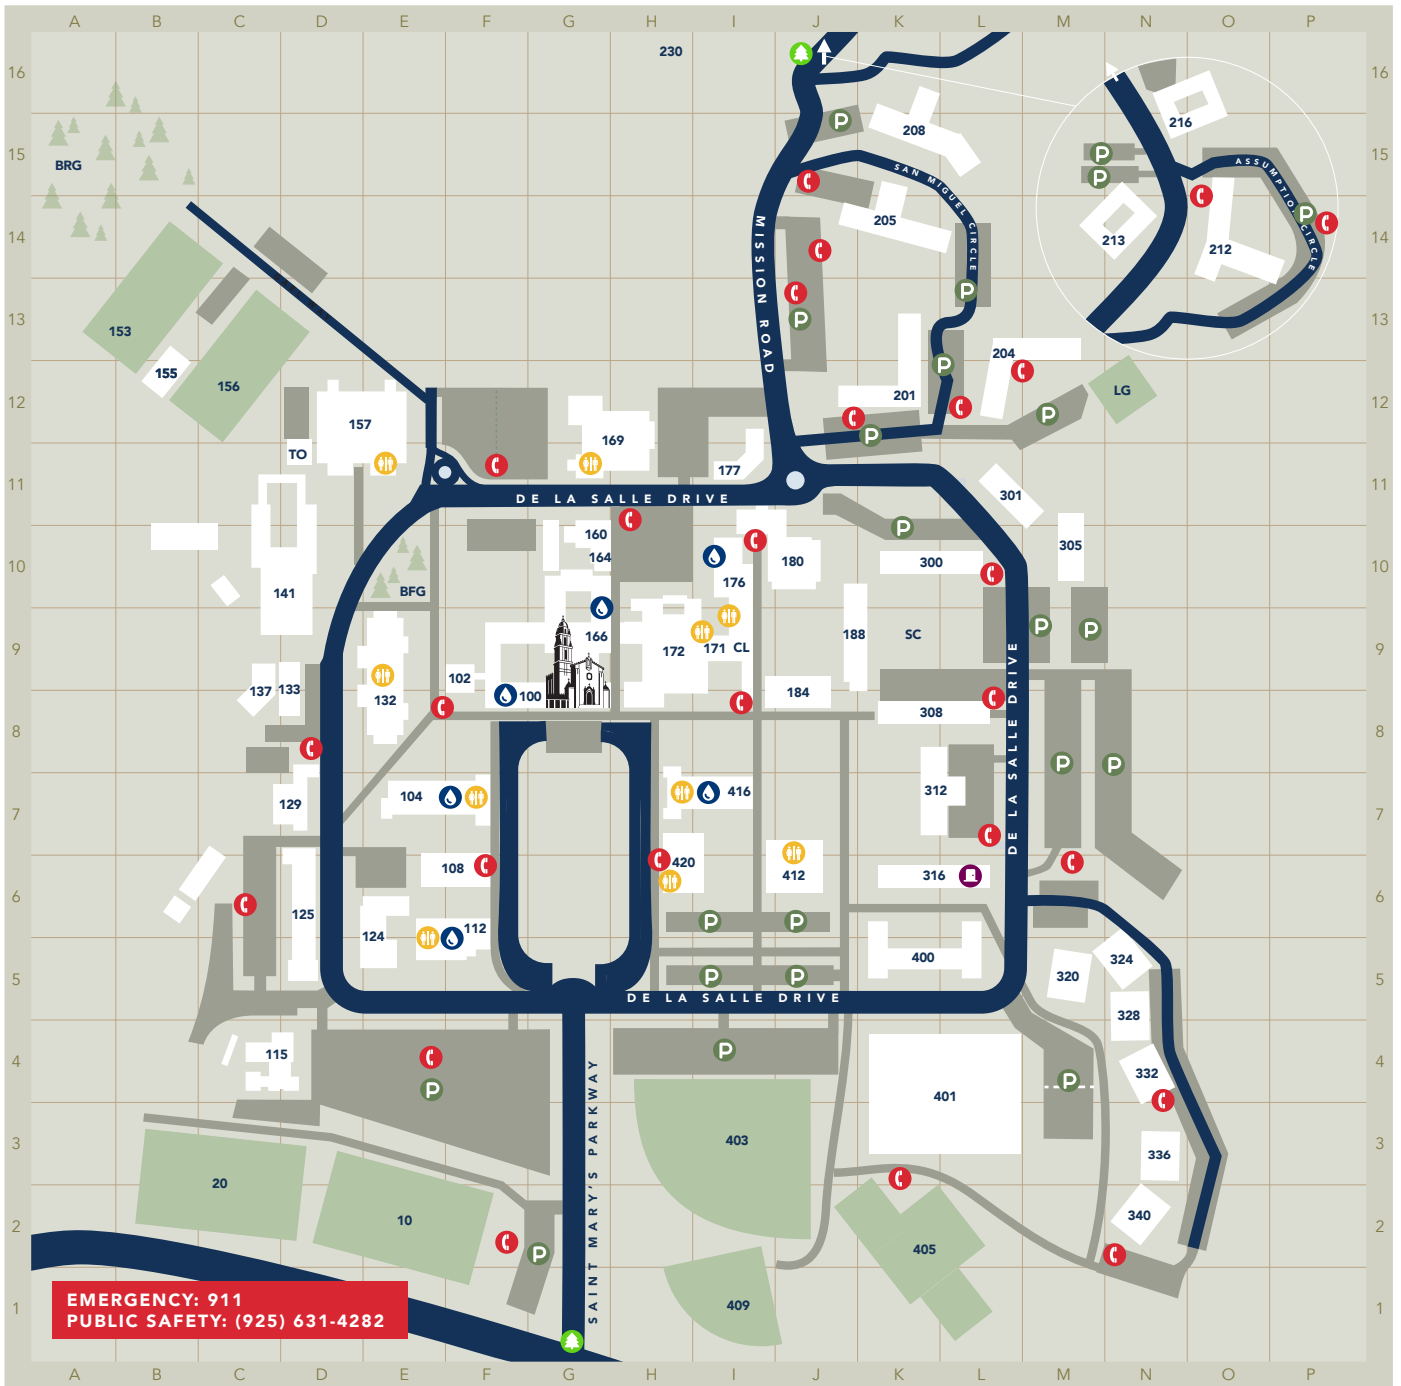

SAINT MARY'S COLLEGE OF CALIFORNIA WELLGAEL MAP

EMERGENCY: 911
PUBLIC SAFETY: (925) 631-4282

-  RESTROOMS
-  EMERGENCY PHONES
-  PARKING
-  HYDRATION STATION
-  LACTATION SPACE
-  FAVORITE HIKES
- Hike to Cross J-16
- Hike to Tree of Life J-16
- Lafayette-Moraga
Regional Trail Access ... G-1